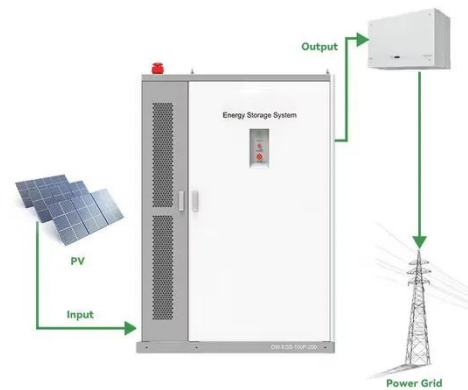

Introduction to 200Kwh Battery Energy Storage System Suppliers

Yisite's EAST-Meta "Meta" series outdoor energy storage integrated cabinet system is another excellent choice for 200Kwh battery energy storage. The 200kW/430kWh energy storage ...