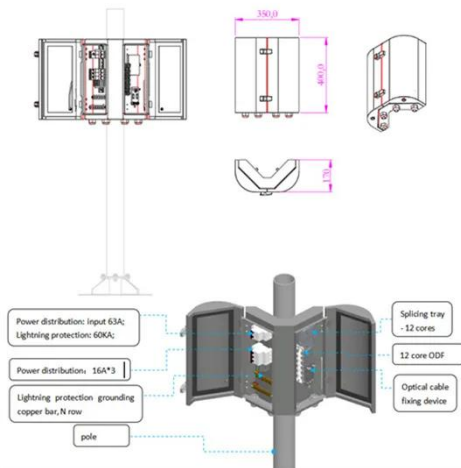

[Get Price](#)

LEDVANCE Sylvania 180W Optotronic Outdoor LED Power Supply...

Sylvania's 180W 800mA Optotronic outdoor LED power supply is a highly efficient, constant current LED power supply for outdoor applications and rated for 120V-277V installation.

[Get Price](#)

180W 12V/24V UL certified waterproof

Home Outdoor LED Power Supply UL LED Power Supply 180W 12V/24V UL certified waterproof Zoom

[Get Price](#)

3-Channel 180W 12V Power Supply

The 3-Channel 180W 12V Power Supply from AgiLight is a high-efficiency IP68 constant voltage LED power supply.