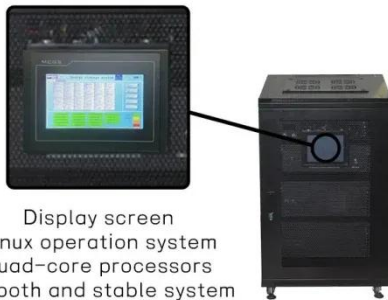

[Get Price](#)

Display screen
Linux operation system
quad-core processors
smooth and stable system

1500w Mppt Controller 30A Dc24v Solar Photovoltaic Reverse Control

1500w Mppt Controller 30A Dc24v Solar Photovoltaic Reverse Control Integrated Machine Off Grid Inverter * Pure sine wave output With UPS automatic switching function, grid power charging

...

[Get Price](#)

Best Solar 1500 Watt Power Inverters for Reliable Off-Grid Energy

Below is a summary table of top 1500 watt inverters designed specifically for off-grid solar use or vehicle applications, highlighting their key features and benefits.