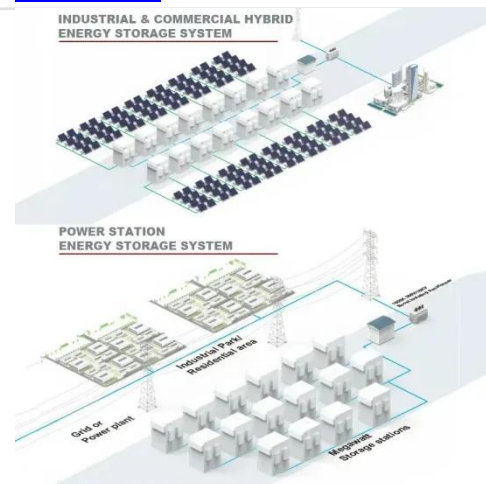

The VoltX V1200 Topband Portable Power Station packs 1152Wh of reliable power in a compact design, perfect for outdoor adventures, emergencies, or off-grid living. With a pure sine wave inverter and ...

[Get Price](#)

VoltX 1200W Portable Power Station, 1152Wh LiFePO4 Solar

With a massive 1152Wh capacity, this portable power station effortlessly runs your camp fridge, lights, fishing gear, and more. Its long-life LiFePO4 battery is built to handle tough Aussie conditions,

...

[Get Price](#)

VoltX V1200 1200W 1152Wh Power Station

?Rapid Recharge, Ready to Go? With a high power output of 1200W and a large storage capacity of 1152Wh, the VoltX V1200 Power Station supports rapid charging and can be fully recharged in just 2 ...

The Jasper 1200 is the ultimate off-grid

power station, ensuring you have reliable power wherever you go. With 1200W output, it can simultaneously charge multiple devices and be recharged through your ...