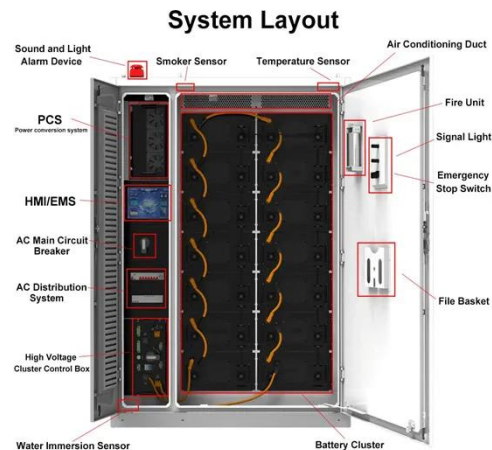

WhatsApp Web Entrar: Como acessar e usar no Computador

...